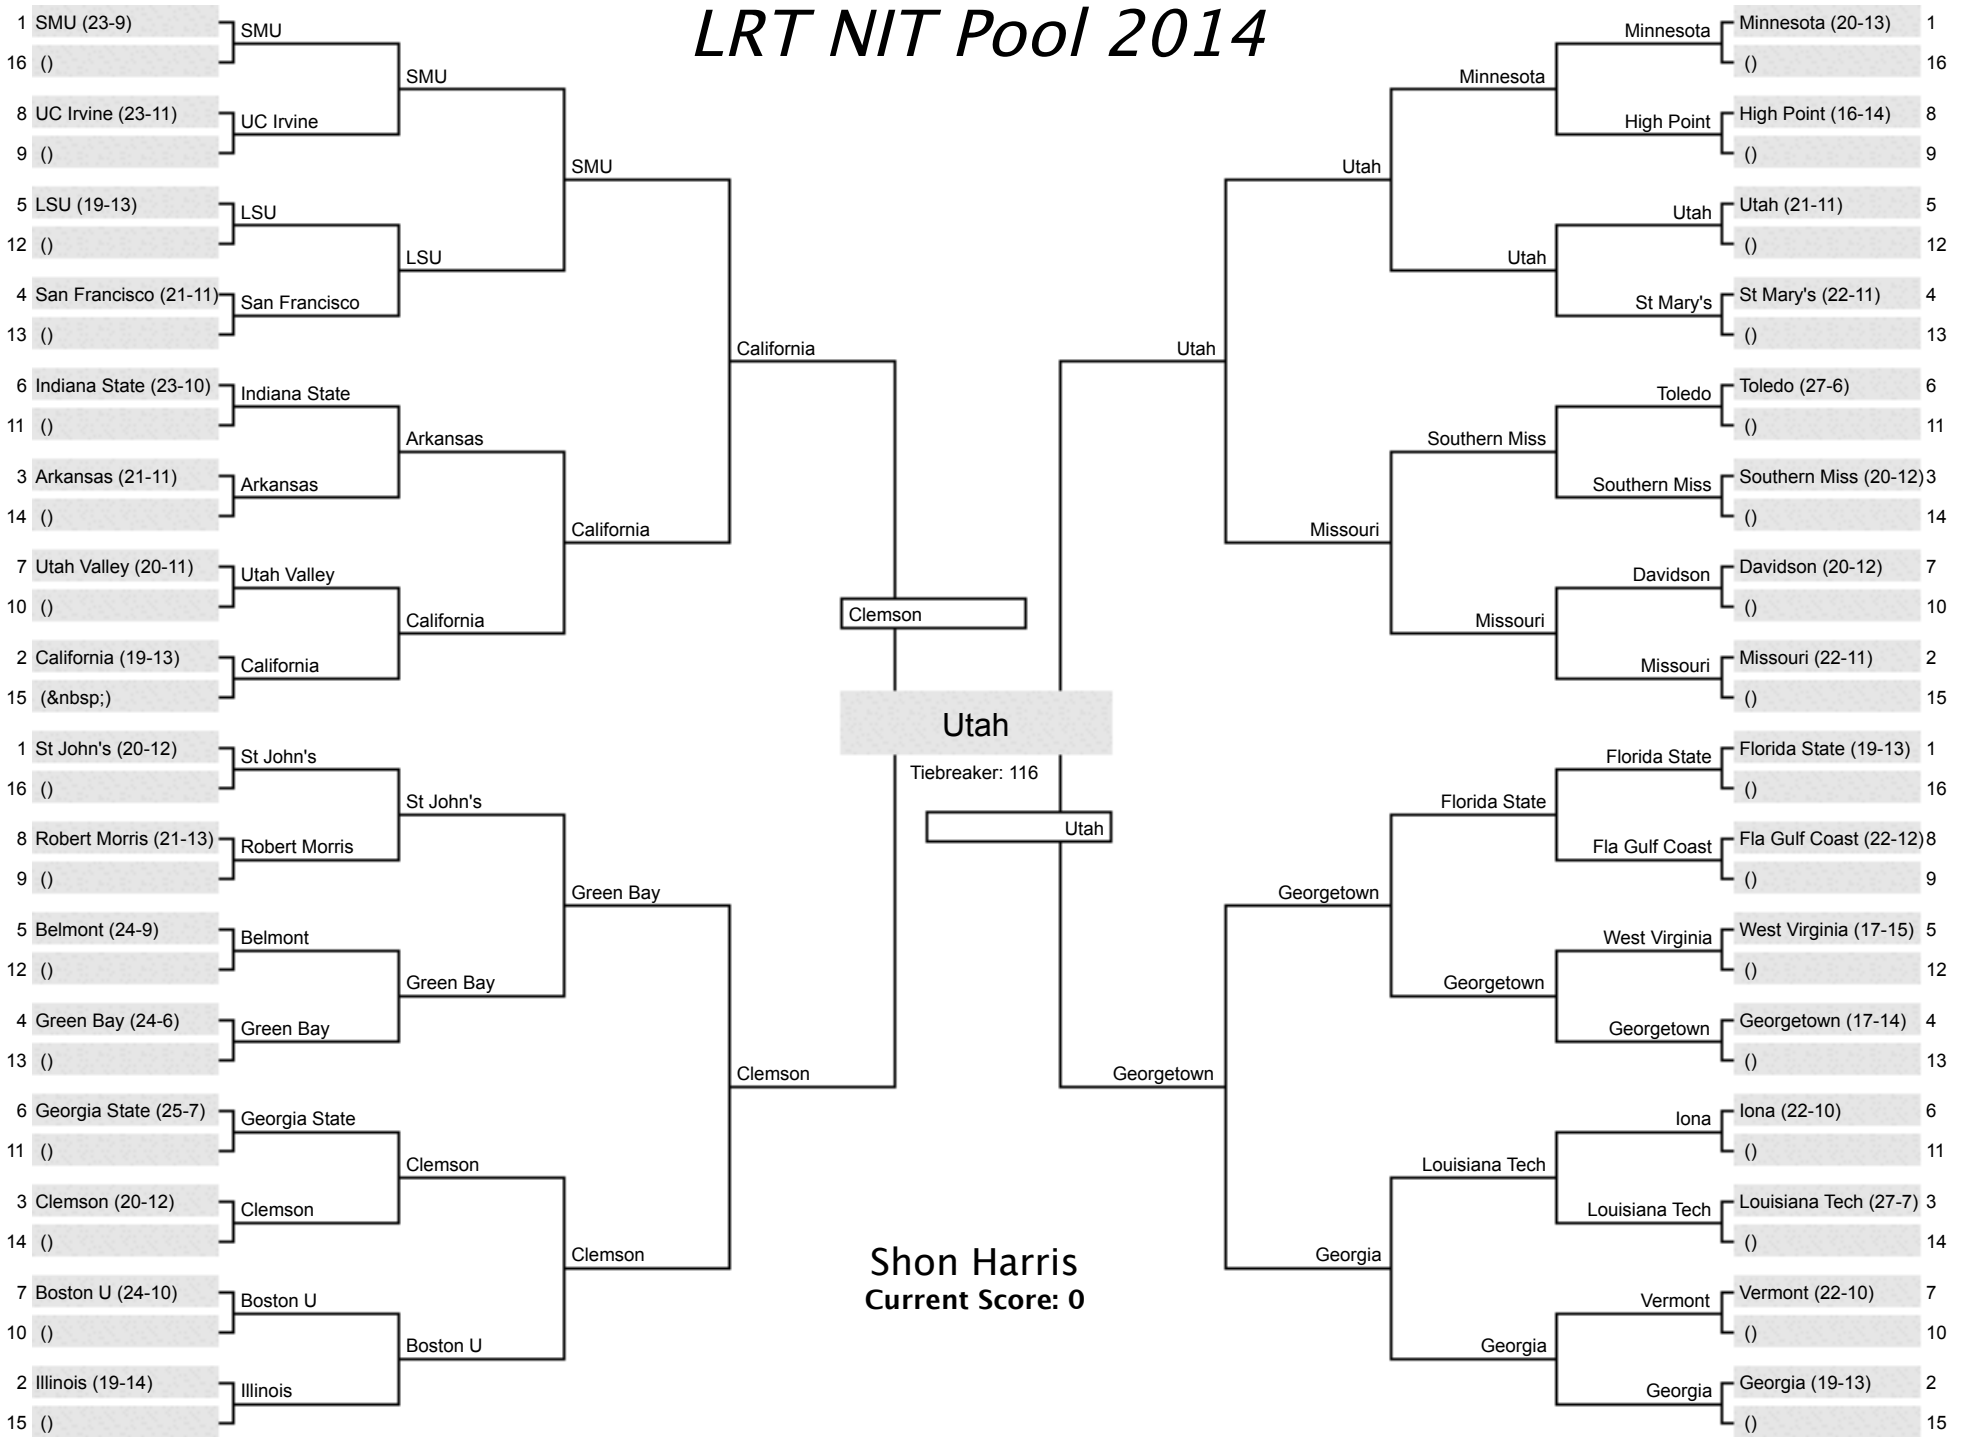

LRT NIT Pool 2014

Shon Harris
Current Score: 0