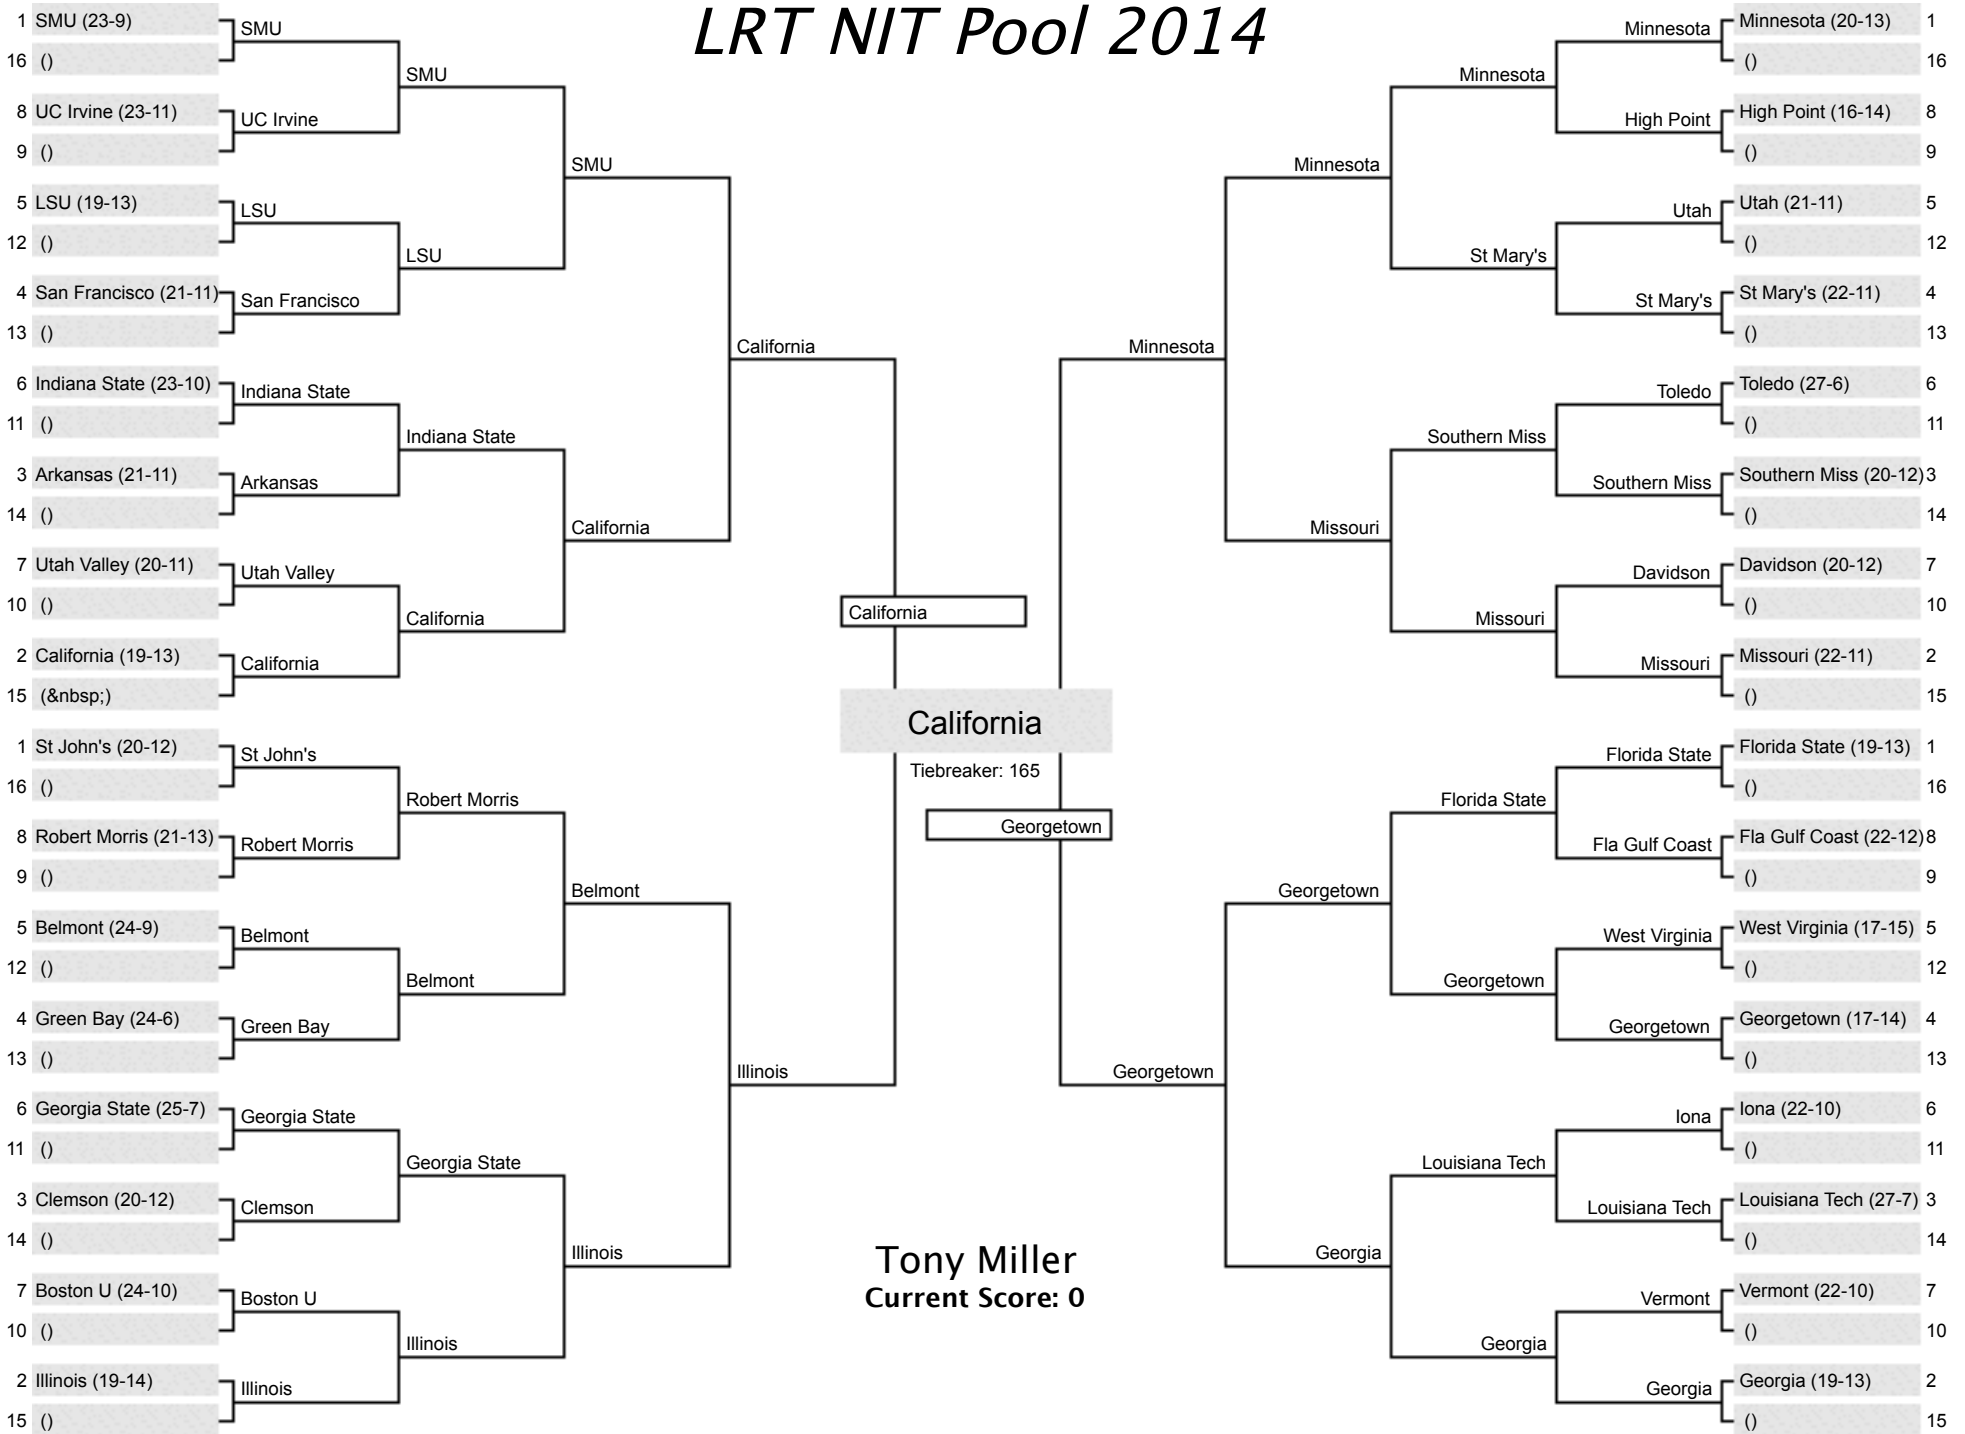

LRT NIT Pool 2014